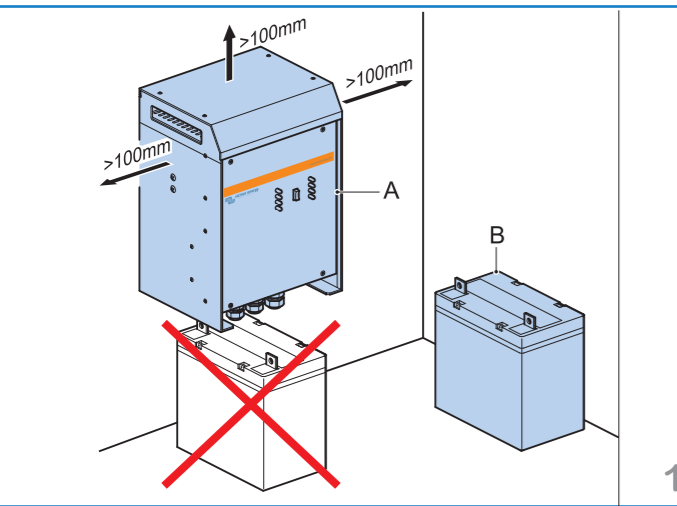

Quick Installation Guide

Quattro 12V 24V 48V 3000VA 230Vac

www.victronenergy.com

Included