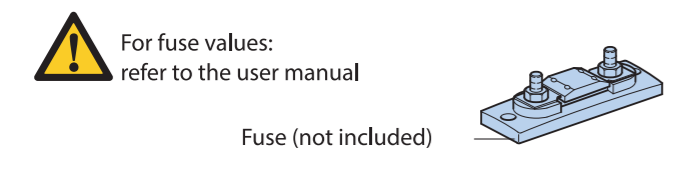

Quick Installation Guide

MultiPlus 12V 24V 48V 3000VA 16A 230Vac

www.victronenergy.com

Included

Not included