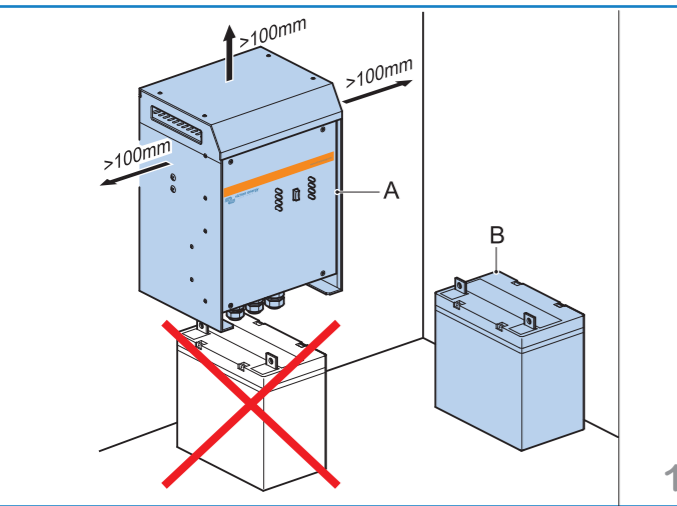

Quick Installation Guide

MultiPlus 12V 24V 48V 3000VA 16A 230Vac

www.victronenergy.com

Included

Not included